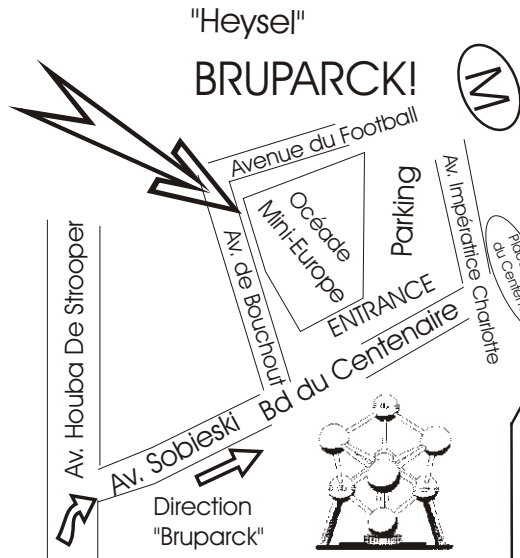

How to Reach Mini-Europe from the City Center ...

A/ By Metro (M) (only 20 min.)

From "Central Station"
Line 1 A "Heysel" (Terminal station)

From "Debrouckère Station"
Line 1 A "Heysel" (Terminal Station)

B/ By Car / Bus (only 15 min.)
See the Plan

Follow

Suivre

BRUPARCK!

Volg

Place E
Bockstael

Bld du Jubile
Bld Emile Bockstael

Direction
"H-Brugmann"

Bld Léopold II

Tunnel

Place
Saintelette

Garage
Citroën

Direction Basilique
Koekelberg

Bld Baudouin

Place
de l'Yser

Bld ALBERT II

Rue des Frippeurs

Rue de la Fourche

Rue des Bouchers

Bld A. Max

Rue Marché
aux Poulets

Bourse

Bld Lemonnier

Rue du Midi