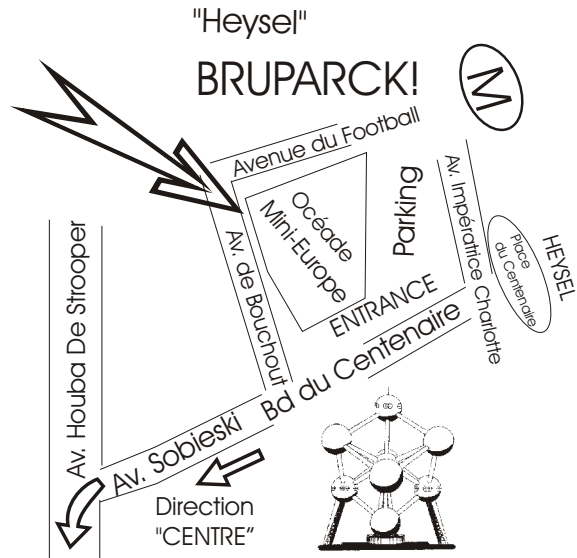

# How to Reach the City Center from Mini-Europe ...

**A/** By Metro (M) (only 20 min.)

From "Midi Station"  
Take Line 6 "Roi Baudouin"  
Exit : "Heysel station"

From "Debrouckère" or "Central Station"  
Take Line 1 or 5 till "Beekkant station"  
change to Line 6 "Roi Baudouin"  
Exit : "Heysel station"

**B/** By Car / Bus (only 15 min.)  
See the Plan

Follow  
Suivre **BRUPARCK!**  
Volg